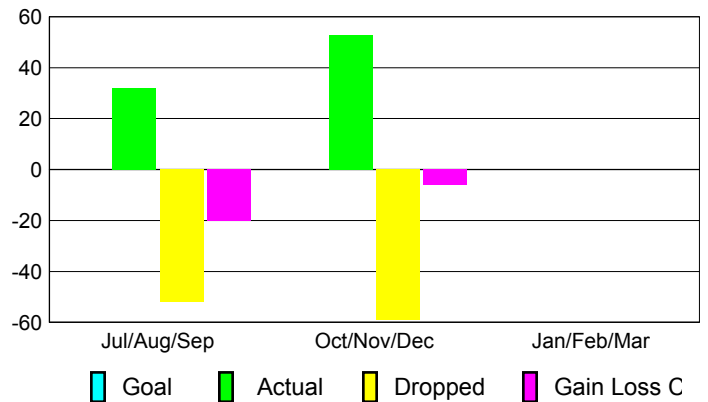

Membership Results 2012-2013

Goal, New, Dropped, Gain/Loss

Comparison of Membership Gain/Loss

Current Year Compared to the Previous Year