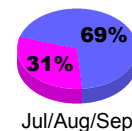

Membership Results
2012-2013

Membership
2011-2012

Month	Net Memb Goal	Actual New Memb	Actual Dropped Memb	Gain/Loss of Memb	Gain/Loss of Memb
Jul/Aug/Sep	0	32	-52	-20	-7
Oct/Nov/Dec	0	53	-59	-6	10
Jan/Feb/Mar	0				-4
Totals	0	85	-111	-26	-1

Membership Results 2012-2013

Goal, New, Dropped, Gain/Loss

Comparison of Membership Gain/Loss

Current Year Compared to the Previous Year

Gender Comparison 2012-2013

Jan/Feb/Mar

Male

Female