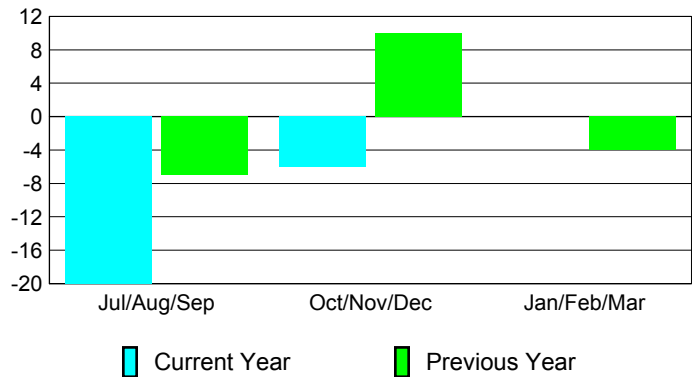

Membership Results
2012-2013

Membership
2011-2012

Month	Net Memb Goal	Actual New Memb	Actual Dropped Memb	Gain/Loss of Memb	Gain/Loss of Memb
Jul/Aug/Sep	0	32	-52	-20	-7
Oct/Nov/Dec	0	53	-59	-6	10
Jan/Feb/Mar	0				-4
Totals	0	85	-111	-26	-1

Membership Results 2012-2013

Goal, New, Dropped, Gain/Loss

Comparison of Membership Gain/Loss

Current Year Compared to the Previous Year

Gender Comparison 2012-2013

Jan/Feb/Mar

Male

Female