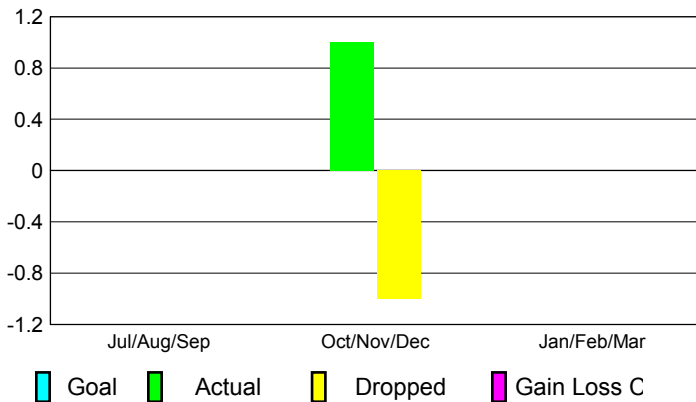

2012-2013 GMT Reports for District (or Undistricted) **District 7 I**

GMT: MICHAEL P BUTLER

Location: ARKANSAS

GMT CA: 1

CLUBS

Club Results
2012-2013

Clubs
2011-2012

Month	New Club Goal	Actual New Clubs	Actual Dropped Clubs	Gain/Loss of Clubs	Gain/Loss of Clubs
Jul/Aug/Sep	0	0	0	0	0
Oct/Nov/Dec	0	1	-1	0	0
Jan/Feb/Mar	0				0
Totals	0	1	-1	0	0

Club Results 2012-2013

Goal, New, Dropped, Gain/Loss

Comparison of Club Gain/Loss

Current Year Compared to the Previous Year

YTD Status Quo Clubs 2012-2013

Status Quo Clubs Compared to Status Quo Members

MEMBERSHIP