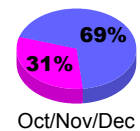

Membership Results
2012-2013

Membership
2011-2012

Month	Net Memb Goal	Actual New Memb	Actual Dropped Memb	Gain/Loss of Memb	Gain/Loss of Memb
Jul/Aug/Sep	0	32	-52	-20	-7
Oct/Nov/Dec	0	53	-59	-6	10
Jan/Feb/Mar	0				-4
Totals	0	85	-111	-26	-1

Membership Results 2012-2013

Goal, New, Dropped, Gain/Loss

Comparison of Membership Gain/Loss

Current Year Compared to the Previous Year

Gender Comparison 2012-2013

Jan/Feb/Mar

Male

Female